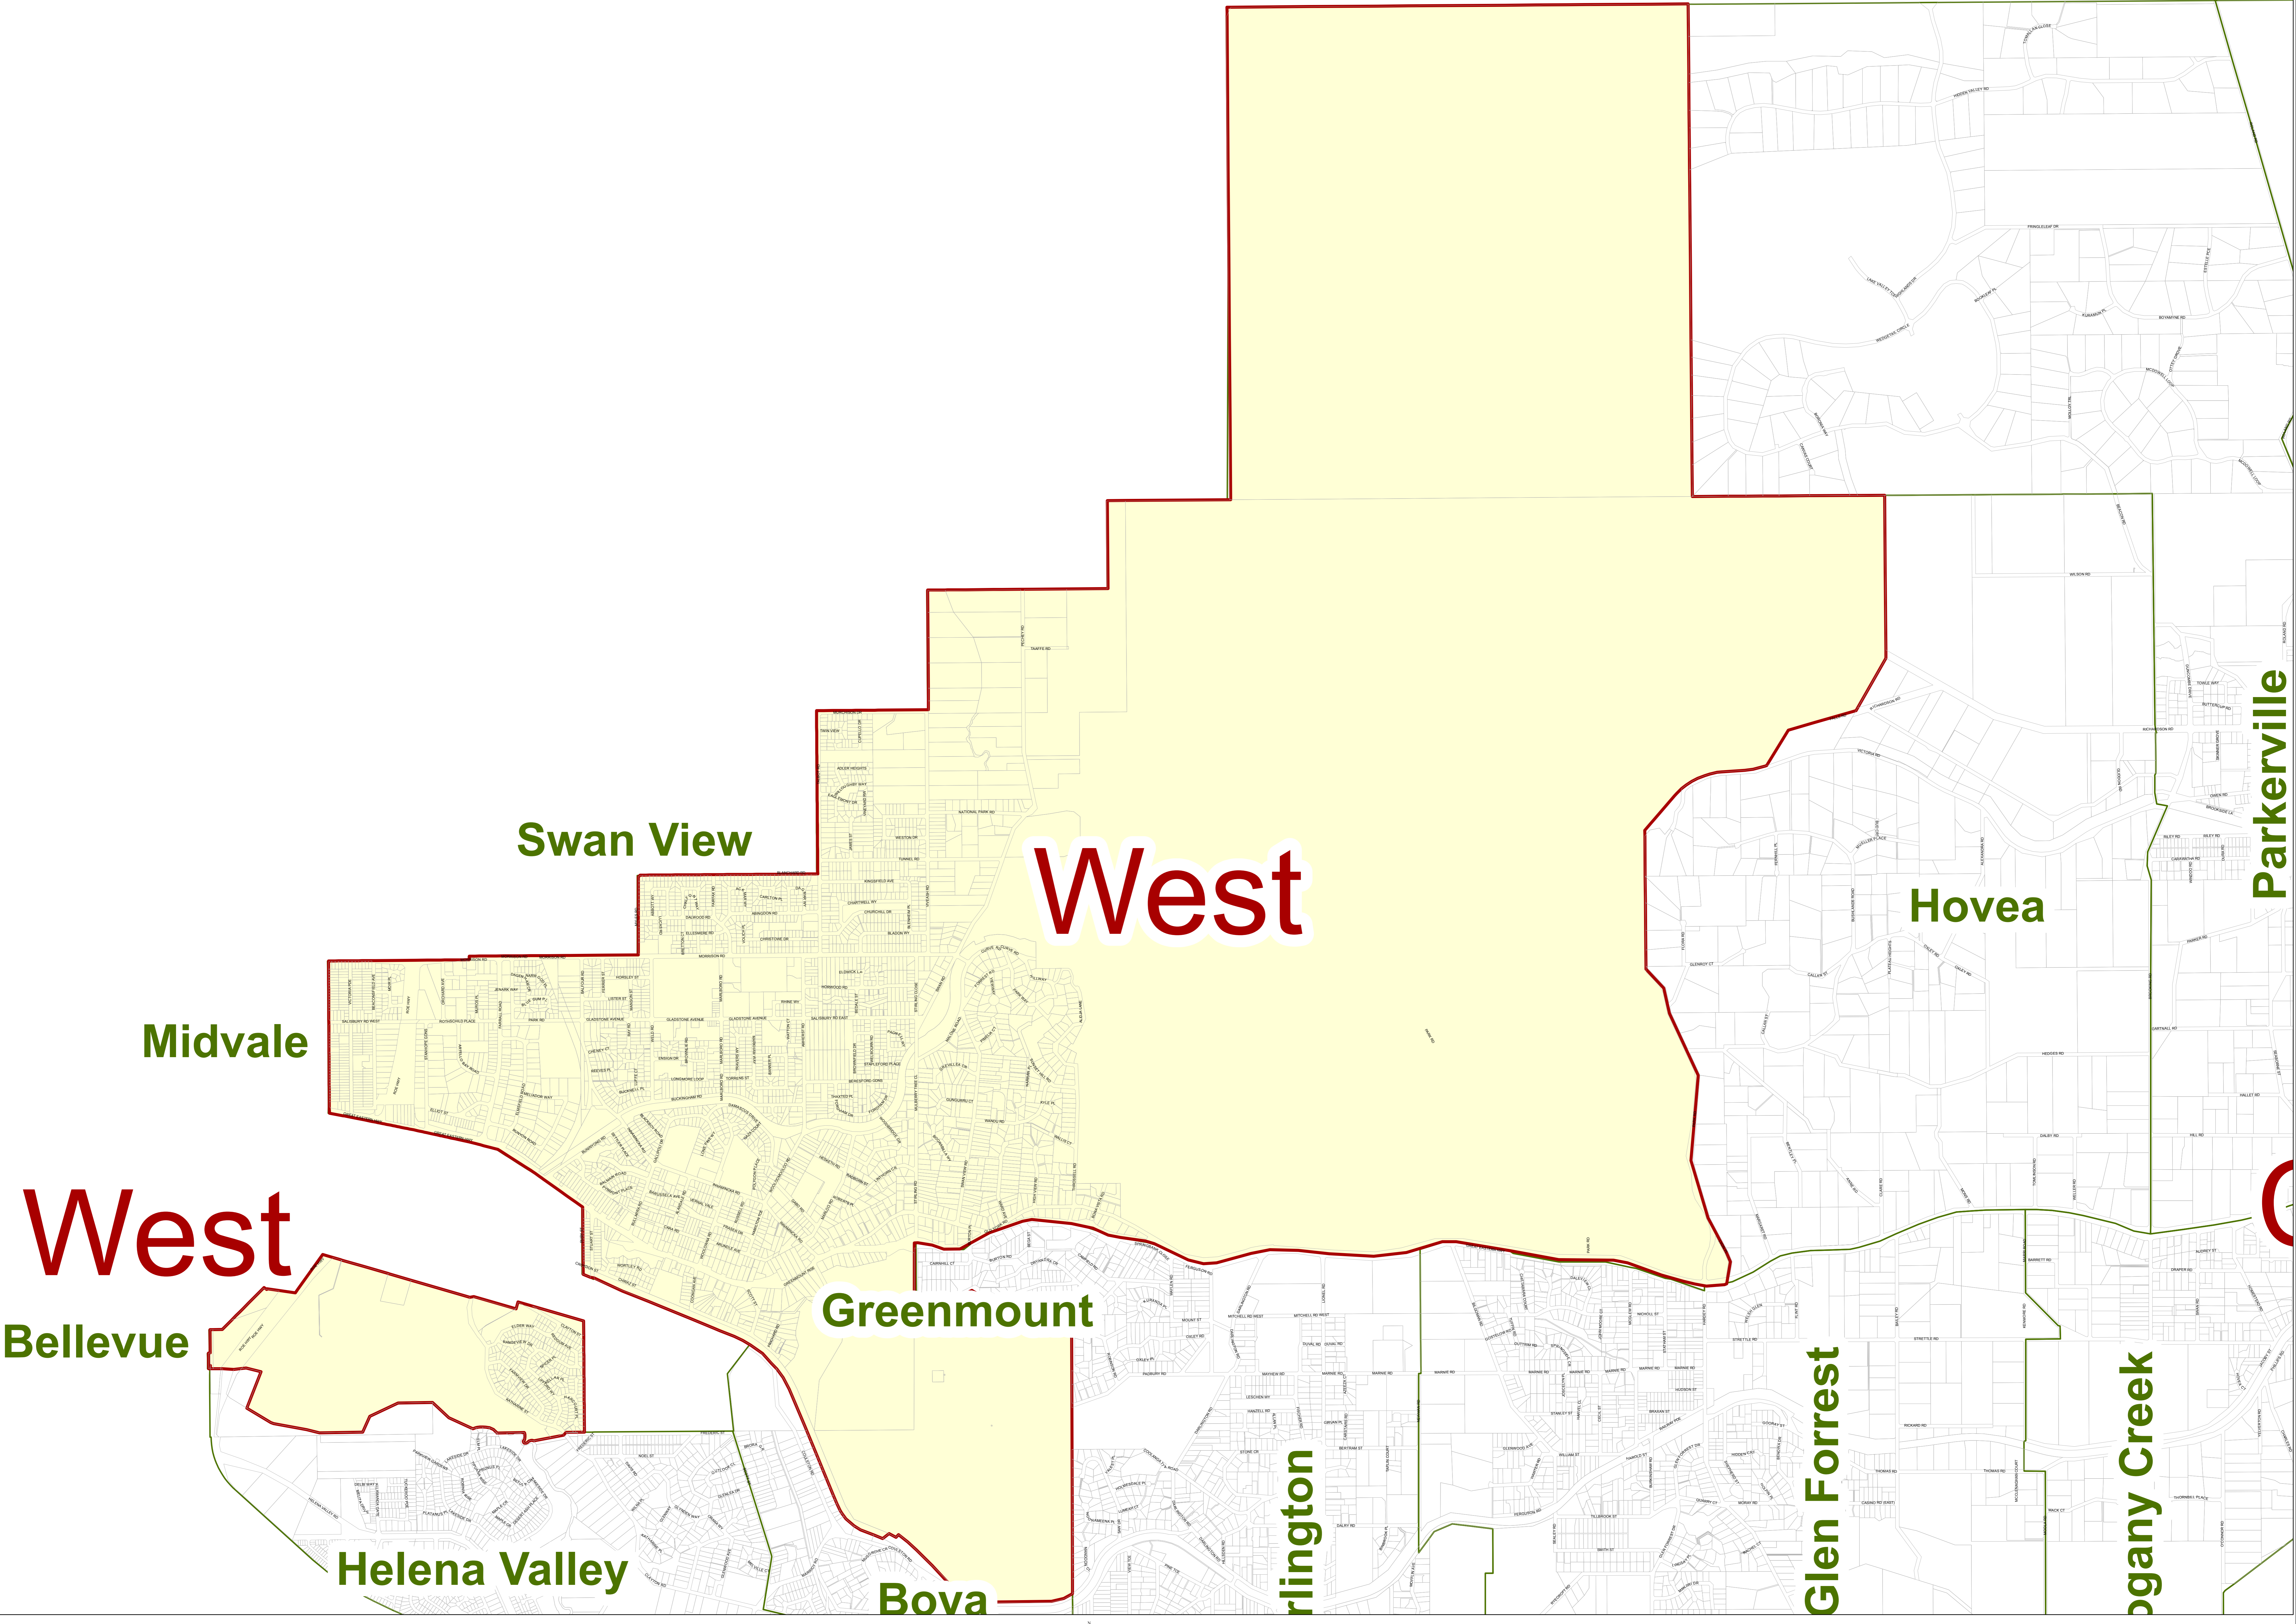

1. **Legend**
2. Cadastre
   - Locality
   - West Ward

West

West

Hovea

Parkerville

Midvale

Bellevue

Greenmount

Helena Valley

Bova

Brington

Glen Forrest

Bogany Creek